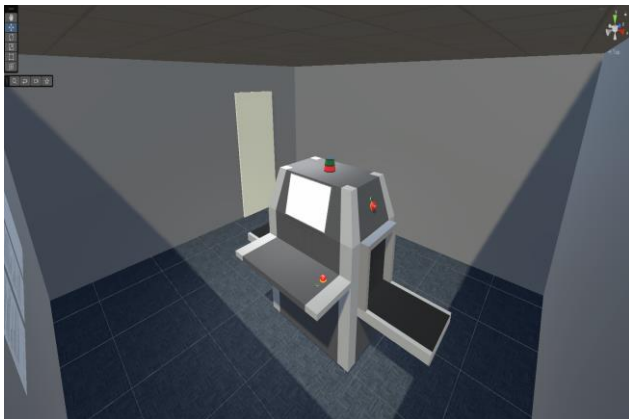

4

**Complete Tasks: Blue, Red, Green with the lowest dose possible**

Nuclear Power Plant

Nuclear Power Plant

X-Ray Baggage Scanner

X-Ray Body Scanner

**CERAP UK** is currently delivering training with 2 Virtual Reality Scenarios :