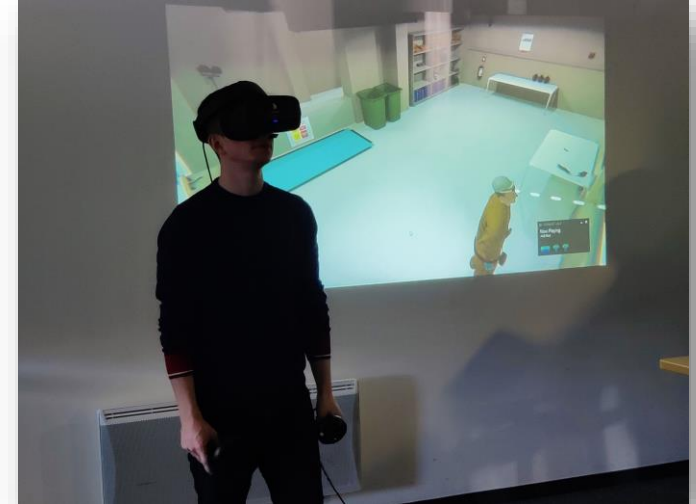

How the RAD training product works ?

The RAD training product is designed via a game system that allows us to create custom scenarios and environments.

The RAD training software is a co-operative experience:- one person will be immersed in the environment via a VR headset.

While the rest of the team will monitor their movements and direct actions via a CCTV system on the accompanying laptop provided.

The laptop display can be routed to TV displays in the training room.