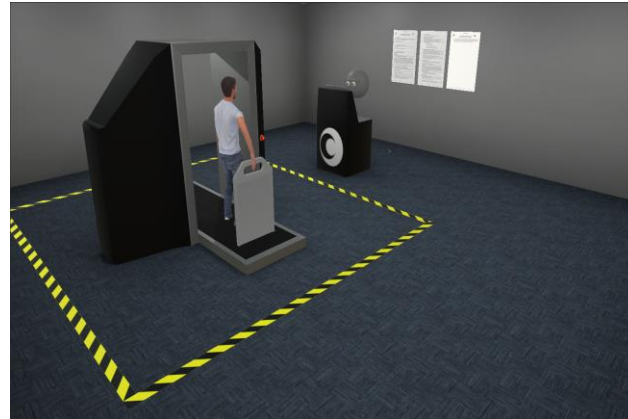

4

**Complete Tasks: Blue, Red, Green with the lowest dose possible**

Nuclear Power Plant

Nuclear Power Plant

X-Ray Baggage Scanner

X-Ray Body Scanner

**CERAP UK** is currently delivering training with 2 Virtual Reality Scenarios :